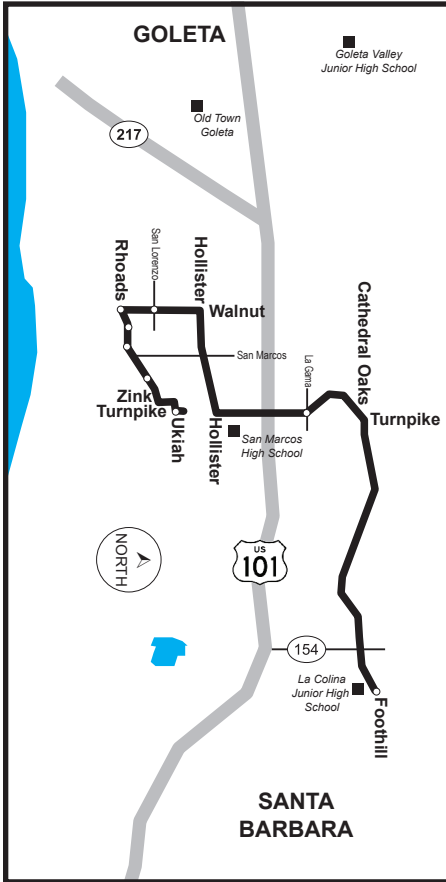

2410 La Colina Jr. High

Rhoads/Walnut

AM

Line 2410 Bus Stops

- Turnpike
- Rhoads
- Rhoads
- Walnut
- Walnut
- Turnpike
- Foothill
- Ukiah
- Ripley
- San Marcos Road
- La Roda
- Rhoads
- San Lorenzo
- La Gama
- La Colina (LCJHS)

Turnpike & Ukiah

7:45

Rhoads & Ripley

7:47

Turnpike & La Gama

7:55

La Colina Jr. High School

8:10

La Colina Jr. High 2410

PM

Rhoads/Walnut

Line 2410 Bus Stops

- Foothill La Colina (LCJHS)
- Turnpike Ukiah
- Rhoads Ripley
- Rhoads San Marcos Road
- Rhoads La Roda
- Walnut Rhoads
- Walnut San Lorenzo

La Colina Jr. High School Minimum Days:

Additional Bus Service to/from La Colina Junior High School

Line #	Area Served	Pick-Up & Drop-Off Location	Scheduled Times (Mon-Fri)
3	La Cumbre, Las Positas, Cottage Hospital		
	AM Arrivals	Foothill & Cieneguitas	7:45, 8:15, 8:45, 9:15
	PM Departures	Foothill & Cieneguitas	2:45, 3:15, 3:45, 4:15
10	State & La Cumbre		
	AM Arrivals	Foothill & Cocopah	6:56, 8:06
	PM Departures	Foothill & La Colina Junior High	2:58, 4:12, 5:27
10	Fairview, Patterson, Turnpike, Cathedral Oaks		
	AM Arrivals	Foothill & La Colina Junior High	6:54, 7:50, 9:06
	PM Departures	Foothill & Cieneguitas	3:12, 4:27, 5:41