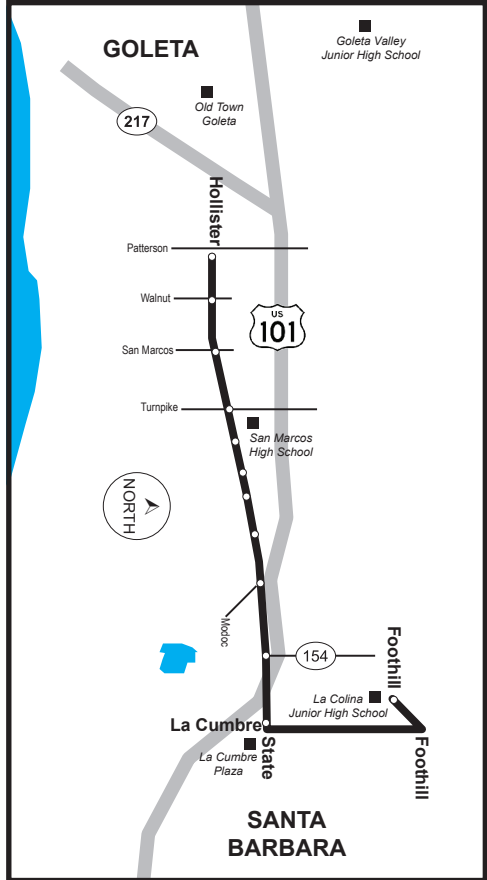

2410 La Colina Jr. High

Rhoads/Walnut

AM

Line 2410 Bus Stops

- Turnpike
- Rhoads
- Rhoads
- Walnut
- Walnut
- Turnpike
- Foothill
- Ukiah
- Ripley
- San Marcos Road
- La Roda
- Rhoads
- San Lorenzo
- La Gama
- La Colina (LCJHS)

La Colina Jr. High 2410

PM

Rhoads/Walnut

Line 2410 Bus Stops

- Foothill La Colina (LCJHS)
- Turnpike Ukiah
- Rhoads Ripley
- Rhoads San Marcos Road
- Rhoads La Roda
- Walnut Rhoads
- Walnut San Lorenzo

La Colina Jr. High School Minimum Days:

La Colina Jr. High 2430

PM

Hollister Avenue

Line 2430 Bus Stops

- Foothill La Colina JHS
- State La Cumbre
- State Hwy 154
- Hollister Nogal
- Hollister Auhay East
- Hollister Sport Center
- Hollister San Antonio
- Hollister Puente
- Hollister Turnpike
- Hollister San Marcos Rd
- Hollister Walnut
- Hollister Lassen