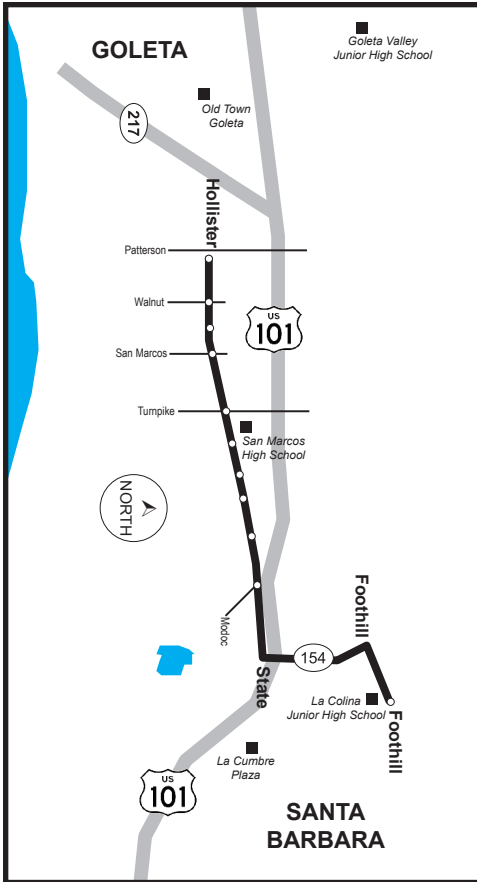

2410 La Colina Jr. High

Rhoads/Walnut

AM

Line 2410 Bus Stops

- Turnpike
- Rhoads
- Rhoads
- Walnut
- Walnut
- Turnpike
- Foothill
- Ukiah
- Ripley
- San Marcos Road
- La Roda
- Rhoads
- San Lorenzo
- La Gama
- La Colina (LCJHS)

La Colina Jr. High 2410

PM

Rhoads/Walnut

Line 2410 Bus Stops

- Foothill La Colina (LCJHS)
- Turnpike Ukiah
- Rhoads Ripley
- Rhoads San Marcos Road
- Rhoads La Roda
- Walnut Rhoads
- Walnut San Lorenzo

La Colina Jr. High School Minimum Days:

2430 La Colina Jr. High

Hollister Avenue

AM

Line 2430 Bus Stops

- Hollister
 - Hollister
 - Hollister
 - Hollister
 - Hollister
 - Hollister
 - Hollister
 - Hollister
 - Hollister
 - Foothill
- San Ricardo
 - Walnut
 - Via El Cuadro
 - San Marcos Rd
 - Turnpike
 - Puente
 - Auhay West
 - Auhay East
 - Arboleda
 - La Colina JHS

Additional Bus Service to/from La Colina Junior High School

Line #	Area Served	Pick-Up & Drop-Off Location	Scheduled Times (Mon-Fri)
3	La Cumbre, Las Positas, Cottage Hospital		
	AM Arrivals	Foothill & Cieneguitas	7:45, 8:15, 8:45, 9:15
	PM Departures	Foothill & Cieneguitas	2:45, 3:15, 3:45, 4:15
10	State & La Cumbre		
	AM Arrivals	Foothill & Cocopah	6:56, 8:06
	PM Departures	Foothill & La Colina Junior High	2:58, 4:12, 5:27
10	Fairview, Patterson, Turnpike, Cathedral Oaks		
	AM Arrivals	Foothill & La Colina Junior High	6:54, 7:50, 9:06
	PM Departures	Foothill & Cieneguitas	3:12, 4:27, 5:41