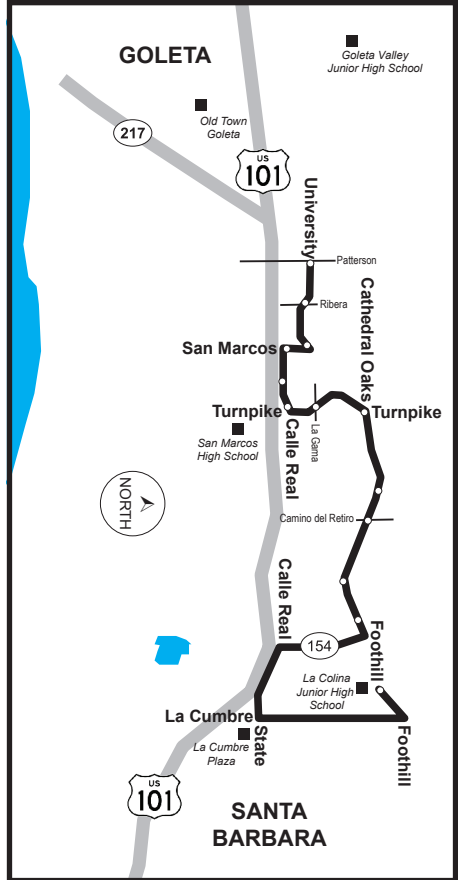

La Colina Jr. High 2420

PM

University

Line 2420 Bus Stops

- Foothill   La Colina JHS
- Cathedral Oaks   Via Chaparral
- Cathedral Oaks   El Sueno
- Cathedral Oaks   Camino del Retiro
- Cathedral Oaks   Camino del Rio
- Turnpike   Cathedral Oaks
- Turnpike   La Gama
- Calle Real   Turnpike
- Calle Real   Pebble Hill
- San Marcos   Calle Real
- University   San Marcos
- University   Ribera
- University   Patterson

La Colina Jr. High School Minimum Days:

- September 19, 2017
- December 5, 2017
- January 19, 2018
- March 13, 2018
- May 15, 2018
- June 7, 2018

La Colina Jr. High School

2:41

Minimum Day

12:10

Calle Real & Turnpike

2:54

12:23

University & Patterson

2:59

12:28

Underlined stops are time points. Wheelchair accessible stops are marked with a bullet (•)

Las paradas subrayadas son puntos de referencia.

Las paradas con acceso a silla de ruedas están marcadas con un punto (•)