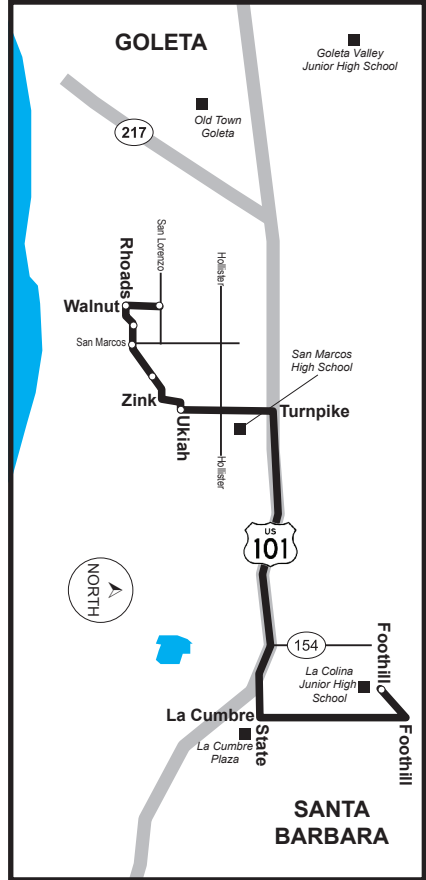

2410 La Colina Jr. High

Rhoads/Walnut

AM

Line 2410 Bus Stops

- Turnpike
- Rhoads
- Rhoads
- Walnut
- Walnut
- Turnpike
- Foothill
- Ukiah
- Ripley
- San Marcos Road
- La Roda
- Rhoads
- San Lorenzo
- La Gama
- La Colina (LCJHS)

Turnpike & Ukiah

7:45

Rhoads & Ripley

7:47

Turnpike & La Gama

7:55

La Colina Jr. High School

8:10

La Colina Jr. High 2410

PM

Rhoads/Walnut

Line 2410 Bus Stops

- Foothill La Colina (LCJHS)
- Turnpike Ukiah
- Rhoads Ripley
- Rhoads San Marcos Road
- Rhoads La Roda
- Walnut Rhoads
- Walnut San Lorenzo

La Colina Jr. High School Minimum Days:

Additional Bus Service to/from La Colina Junior High School

Line #	Area Served	Pick-Up & Drop-Off Location	Scheduled Times (Mon-Fri)
3	La Cumbre, Las Positas, Cottage Hospital		
	AM Arrivals	Foothill & Cieneguitas	7:45, 8:15, 8:45, 9:15
	PM Departures	Foothill & Cieneguitas	2:45, 3:15, 3:45, 4:15
10	State & La Cumbre		
	AM Arrivals	Foothill & Cocopah	6:56, 8:06
	PM Departures	Foothill & La Colina Junior High	2:58, 4:12, 5:27
10	Fairview, Patterson, Turnpike, Cathedral Oaks		
	AM Arrivals	Foothill & La Colina Junior High	6:54, 7:50, 9:06
	PM Departures	Foothill & Cieneguitas	3:12, 4:27, 5:41