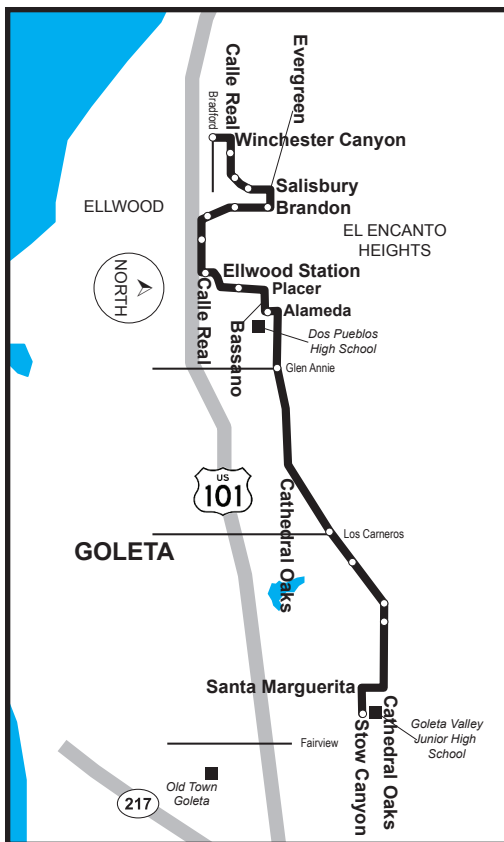

Winchester Canyon &
Bradford

7:55

Late Start Thursday

8:45

Goleta Valley
Jr. High School

8:15

9:05

Underlined stops are time points. Wheelchair accessible stops are marked with a bullet (•)

Las paradas subrayadas son puntos de referencia.

Las paradas con acceso a silla de ruedas están marcadas con un punto (•)

Goleta Valley Jr. High 2620

PM

Winchester Canyon

Line 2620 Bus Stops

- Stow Canyon GVJHS
- Cathedral Oaks Windsor
- Cathedral Oaks La Patera
- Cathedral Oaks Cam. Laguna Vista
- Cathedral Oaks Los Carneros
- Cathedral Oaks Glen Annie
- Placer Padova
- Ellwood Station San Blanco
- Calle Real San Rossano
- Brandon Hempstead
- Brandon Padova
- Brandon Evergreen
- Salisbury San Napoli
- Salisbury Padova
- Calle Real Jenna
- Winchester Cyn Bradford