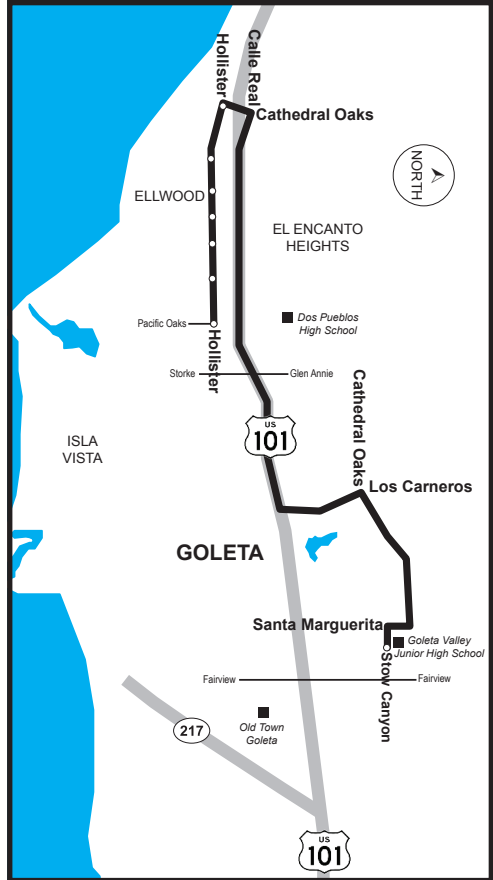

Goleta Valley Jr. High 2630

PM

Santa Barbara Shores

Line 2630 Bus Stops

- Stow Canyon GVJHS
- Hollister Cathedral Oaks
- Hollister Viajero
- Hollister SB Shores
- Hollister Palo Alto
- Hollister Entrance
- Hollister Cannon Green
- Hollister Pacific Oaks