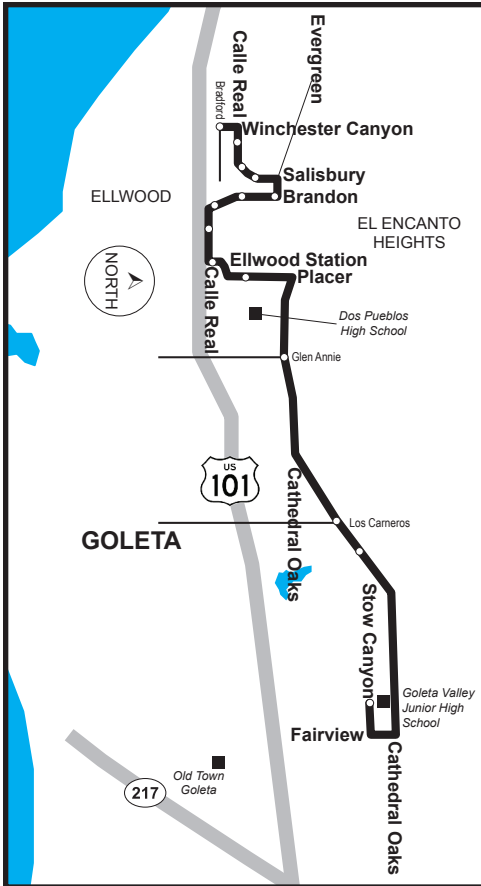

Goleta Valley Jr. High 2610

PM

Old Town Goleta

Line 2610 Bus Stops

- Stow Canyon GVJHS
- Fairview Encina
- Hollister Pine
- Hollister Community Center
- Hollister Kellogg

Goleta Valley Jr. High School Minimum Days:

Hollister &
Kellogg

3:05

12:25

Underlined stops are time points. Wheelchair accessible stops are marked with a bullet (•)

Las paradas subrayadas son puntos de referencia.

Las paradas con acceso a silla de ruedas están marcadas con un punto (•)

2620 Goleta Valley Jr. High

Winchester Canyon

AM

Line 2620 Bus Stops

- | | |
|-----------------------|-------------------|
| <u>Winchester Cyn</u> | <u>Bradford</u> |
| • Calle Real | Jenna |
| • Salisbury | Padova |
| • Evergreen | Redwood Way |
| • Brandon | Evergreen |
| • Brandon | Padova |
| • Brandon | Durham |
| • Brandon | Calle Real |
| • Ellwood Station | San Blanco |
| • Placer | Del Norte |
| • Cathedral Oaks | Glen Annie |
| • Cathedral Oaks | Los Carneros |
| • Cathedral Oaks | Cam. Laguna Vista |
| • <u>Stow Canyon</u> | <u>GVJHS</u> |

Winchester Canyon &
Bradford

7:55

Late Start Thursday

8:45

Goleta Valley
Jr. High School

8:15

9:05

Underlined stops are time points. Wheelchair accessible stops are marked with a bullet (•)