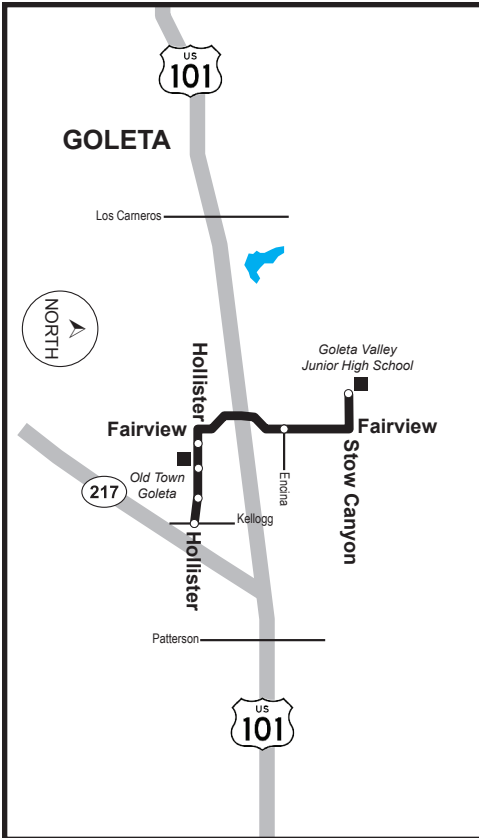

2610 Goleta Valley Jr. High

Old Town Goleta

AM

Line 2610 Bus Stops

- Hollister Kellogg
- Hollister Wendy's
- Hollister Nectarine
- Hollister Orange
- Fairview Encina
- Stow Canyon GVJHS

Hollister & Kellogg

8:00

Hollister & Nectarine

8:02

Goleta Valley
Jr. High School

8:12

Late Start Thursday

8:50

8:52

Goleta Valley Jr. High 2610

PM

Old Town Goleta

Line 2610 Bus Stops

- Stow Canyon GVJHS
- Fairview Encina
- Hollister Pine
- Hollister Community Center
- Hollister Kellogg

Goleta Valley Jr. High School Minimum Days: