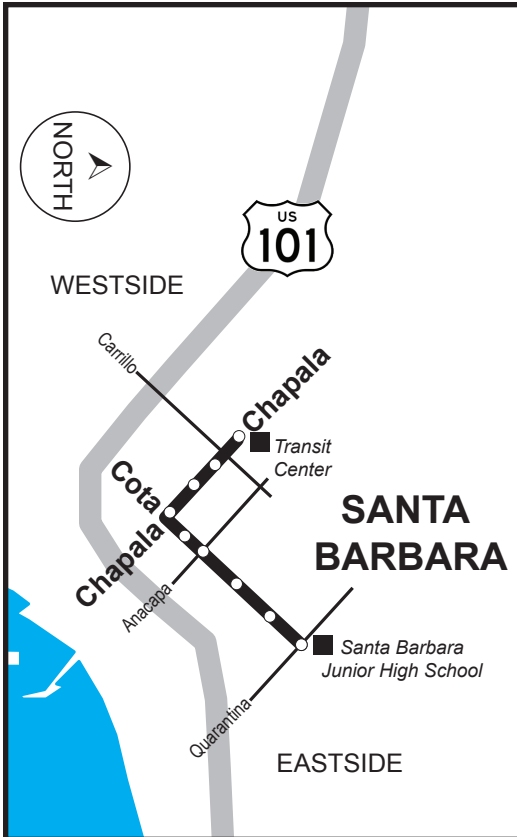

2110 Santa Barbara Jr. High

Transit Center

PM ONLY

Line 2110 Bus Stops

- Cota Quarantina (SBJHS)
- Cota Olive
- Cota Garden
- Cota Anacapa
- Cota State
- Chapala Cota
- Chapala De la Guerra
- Chapala Canon Perdido
- Transit Center

Additional Bus Service to/from Santa Barbara Junior High School

Line #	Area Served	Pick-Up & Drop-Off Location	Scheduled Times (Mon-Fri)
2	Transit Center, Anapamu, Milpas		
	AM Arrivals	Milpas & Cota	7:39, 7:54, 8:09, 8:24, 8:59
	PM Departures	Milpas & Ortega	2:34, 2:49, 3:04, 3:14, 3:24, 3:34
2	Salinas, Voluntario, Milpas		
	AM Arrivals	Milpas & Ortega	7:34, 7:49, 8:04, 8:19, 8:34, 8:49
	PM Departures	Milpas & Cota	2:39, 2:49, 2:59, 3:09, 3:19, 3:29
14	Transit Center, Garden, De La Guerra		
	AM Arrivals	Milpas & Cota	7:54, 8:54
	PM Departures	Milpas & Ortega	2:54, 3:32, 4:52
14	Montecito, Coast Village Rd, Milpas		
	AM Arrivals	Milpas & Ortega	7:20, 8:03, 8:48
	PM Departures	Milpas & Cota	2:55, 3:55, 4:55
20	Carpinteria, Summerland, Coast Village Rd		
	AM Arrivals	Gutierrez & Nopal	7:23, 7:53, 8:43
	PM Departures	Haley & Quarantina	2:50, 3:30, 4:10
20	Transit Center, Anacapa, Haley		
	AM Arrivals	Haley & Quarantina	7:15, 7:55, 8:10, 8:55
	PM Departures	Gutierrez & Nopal	2:15, 2:55, 3:35
37	Westside, Transit Center		
	AM Arrivals	SB Junior High	7:45, 8:03, 8:22, 8:40, 8:58, 9:17
	PM Departures	SB Junior High	2:28, 2:46, 3:04, 3:23, 3:41
37	Eastside		
	AM Arrivals	SB Junior High	7:22, 7:41, 7:59, 8:17, 8:36
	PM Departures	SB Junior High	2:32, 3:09, 3:27, 3:45

37 = Crosstown Shuttle