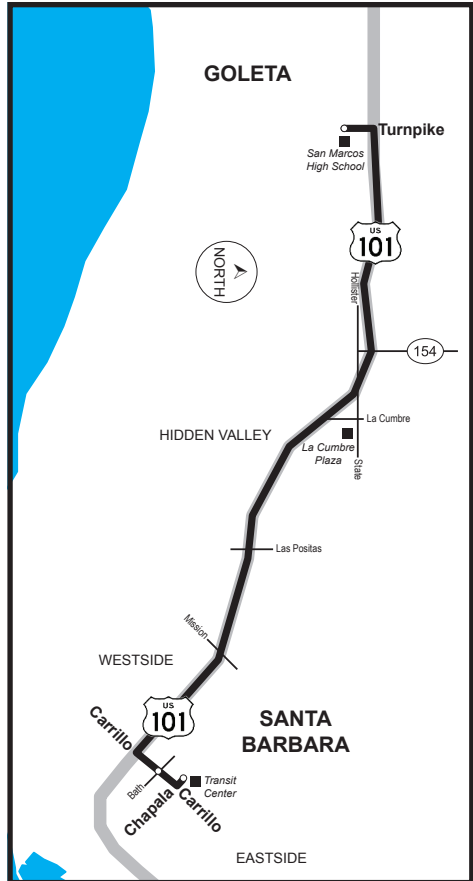

San Marcos High School 2520

PM

Transit Center

Line 2520 Bus Stops

- Turnpike SMHS
- Carrillo Bath
- Transit Center

San Marcos High School Minimum Days:

October 20, 2017

January 19, 2018

March 23, 2018

June 7, 2018

San Marcos High School

3:20

Transit Center

3:40

Minimum Day

12:05

12:25

Underlined stops are time points. Wheelchair accessible stops are marked with a bullet (•)

Las paradas subrayadas son puntos de referencia.

Las paradas con acceso a silla de ruedas están marcadas con un punto (•)