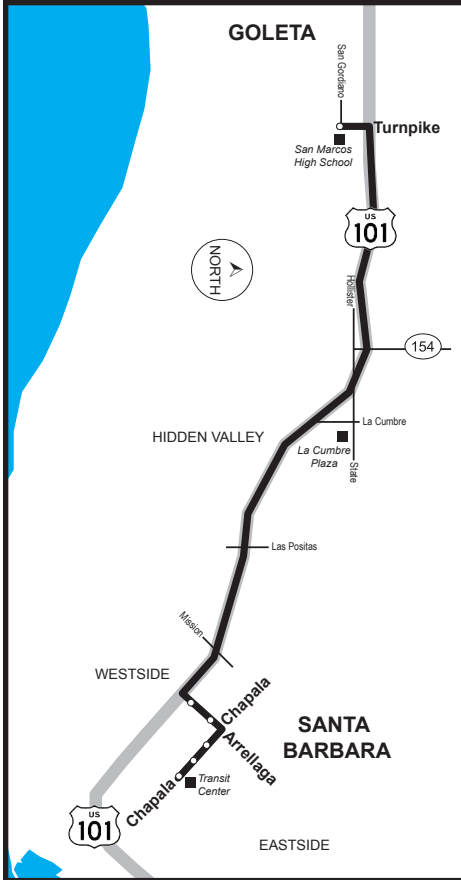

2510 San Marcos High School

Westside

AM

Line 2510 Bus Stops

- | | |
|----------------------|------------------------|
| <u>Rancheria</u> | <u>Gutierrez</u> |
| • Coronel | Wentworth |
| • San Pascual | Ortega |
| • <u>San Pascual</u> | <u>Canon Perdido</u> |
| • San Andres | Anapamu |
| • San Andres | Sola |
| • San Andres | Micheltorena |
| • <u>San Andres</u> | <u>Valerio</u> |
| • San Andres | Pedregosa |
| • State | Hwy 154 |
| Hollister | Nogal |
| Hollister | Auhay East |
| • Hollister | Sport Center |
| • Hollister | San Antonio |
| • Hollister | Puente |
| • <u>Hollister</u> | <u>Turnpike (SMHS)</u> |

2520 San Marcos High School

Transit Center

AM

Line 2520 Bus Stops

- Transit Center Express Zone
- Chapala Anapamu
- Chapala Sola
- Arrellaga De la Vina
- Arrellaga Castillo
- Turnpike SMHS

Transit Center

7:35

Las paradas subrayadas son puntos de referencia.

Las paradas con acceso a silla de ruedas están marcadas con un punto (•)

Additional Bus Service to/from San Marcos High School

Line #	Area Served	Pick-Up & Drop-Off Location	Scheduled Times (Mon-Fri)
6 & 11	Transit Center, State, Hollister		
	AM Arrivals	Hollister & Turnpike	7:32, 7:42, 7:52, 8:02, 8:12, 8:22, 8:32, 8:47
	PM Departures	Hollister & Turnpike	3:03, 3:18, 3:28, 3:38, 3:48, 3:58, 4:08, 4:18
6	Hollister, Old Town Goleta, Storke		
	AM Arrivals	Hollister & Turnpike	7:38, 7:58, 8:18, 8:38, 8:58, 9:28
	PM Departures	Hollister & Turnpike	2:47, 3:17, 3:42, 4:02, 4:22, 4:42
11	Hollister, Old Town, Isla Vista, Storke		
	AM Arrivals	Hollister & Turnpike	7:28, 7:48, 8:08, 8:28, 8:48, 9:13
	PM Departures	Hollister & Turnpike	2:32, 3:02, 3:32, 3:52, 4:12, 4:32