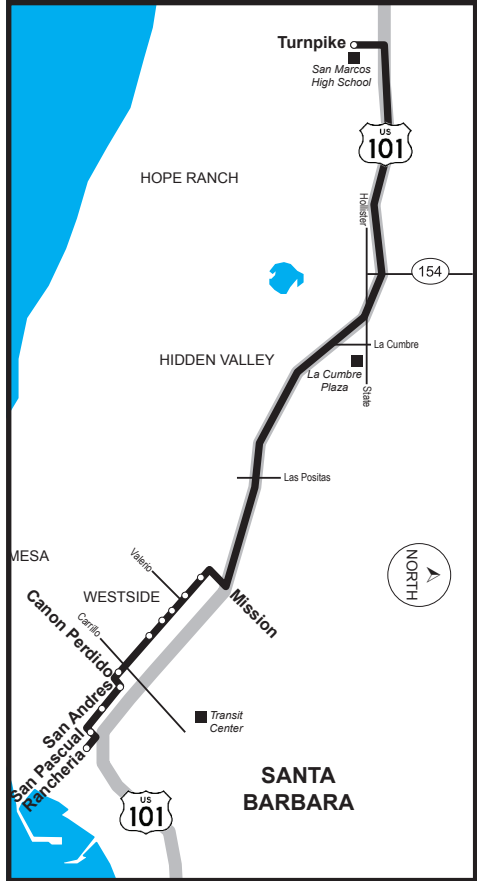

2510 San Marcos High School

Westside

AM

Line 2510 Bus Stops

- | | |
|----------------------|------------------------|
| <u>Rancheria</u> | <u>Gutierrez</u> |
| • Coronel | Wentworth |
| • San Pascual | Ortega |
| • <u>San Pascual</u> | <u>Canon Perdido</u> |
| • San Andres | Anapamu |
| • San Andres | Sola |
| • San Andres | Micheltorena |
| • <u>San Andres</u> | <u>Valerio</u> |
| • San Andres | Pedregosa |
| • State | Hwy 154 |
| Hollister | Nogal |
| Hollister | Auhay East |
| • Hollister | Sport Center |
| • Hollister | San Antonio |
| • Hollister | Puente |
| • <u>Hollister</u> | <u>Turnpike (SMHS)</u> |

San Marcos High School 2510

PM

Westside

Line 2510 Bus Stops

- Turnpike SMHS
- San Andres Pedregosa
- San Andres Valerio
- San Andres Micheltorena
- San Andres Sola
- San Andres Anapamu
- San Andres Canon Perdido
- Canon Perdido San Pascual
- San Pascual Ortega
- Coronel Wentworth
- Rancheria Gutierrez

Las paradas subrayadas son puntos de referencia.

Las paradas con acceso a silla de ruedas están marcadas con un punto (•)

Additional Bus Service to/from San Marcos High School

Line #	Area Served	Pick-Up & Drop-Off Location	Scheduled Times (Mon-Fri)
6 & 11	Transit Center, State, Hollister		
	AM Arrivals	Hollister & Turnpike	7:32, 7:42, 7:52, 8:02, 8:12, 8:22, 8:32, 8:47
	PM Departures	Hollister & Turnpike	3:03, 3:18, 3:28, 3:38, 3:48, 3:58, 4:08, 4:18
6	Hollister, Old Town Goleta, Storke		
	AM Arrivals	Hollister & Turnpike	7:38, 7:58, 8:18, 8:38, 8:58, 9:28
	PM Departures	Hollister & Turnpike	2:47, 3:17, 3:42, 4:02, 4:22, 4:42
11	Hollister, Old Town, Isla Vista, Storke		
	AM Arrivals	Hollister & Turnpike	7:28, 7:48, 8:08, 8:28, 8:48, 9:13
	PM Departures	Hollister & Turnpike	2:32, 3:02, 3:32, 3:52, 4:12, 4:32