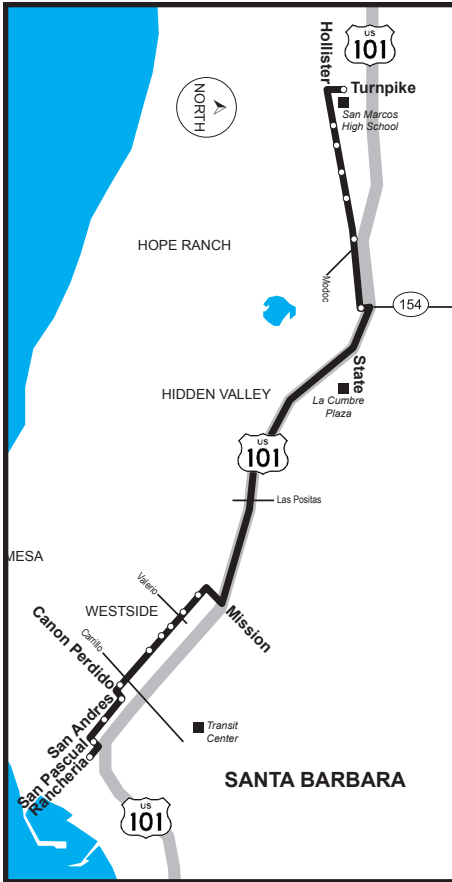

2510 San Marcos High School

Westside

AM

Line 2510 Bus Stops

- | | |
|----------------------|------------------------|
| <u>Rancheria</u> | <u>Gutierrez</u> |
| • Coronel | Wentworth |
| • San Pascual | Ortega |
| • <u>San Pascual</u> | <u>Canon Perdido</u> |
| • San Andres | Anapamu |
| • San Andres | Sola |
| • San Andres | Micheltorena |
| • <u>San Andres</u> | <u>Valerio</u> |
| • San Andres | Pedregosa |
| • State | Hwy 154 |
| Hollister | Nogal |
| Hollister | Auhay East |
| • Hollister | Sport Center |
| • Hollister | San Antonio |
| • Hollister | Puente |
| • <u>Hollister</u> | <u>Turnpike (SMHS)</u> |

San Marcos High School 2510

PM

Westside

Line 2510 Bus Stops

- Turnpike SMHS
- San Andres Pedregosa
- San Andres Valerio
- San Andres Micheltorena
- San Andres Sola
- San Andres Anapamu
- San Andres Canon Perdido
- Canon Perdido San Pascual
- San Pascual Ortega
- Coronel Wentworth
- Rancheria Gutierrez

Las paradas subrayadas son puntos de referencia.

Las paradas con acceso a silla de ruedas están marcadas con un punto (•)

Additional Bus Service to/from San Marcos High School

Line #	Area Served	Pick-Up & Drop-Off Location	Scheduled Times (Mon-Fri)
6 & 11	Transit Center, State, Hollister		
	AM Arrivals	Hollister & Turnpike	7:32, 7:42, 7:52, 8:02, 8:12, 8:22, 8:32, 8:47
	PM Departures	Hollister & Turnpike	3:03, 3:18, 3:28, 3:38, 3:48, 3:58, 4:08, 4:18
6	Hollister, Old Town Goleta, Storke		
	AM Arrivals	Hollister & Turnpike	7:38, 7:58, 8:18, 8:38, 8:58, 9:28
	PM Departures	Hollister & Turnpike	2:47, 3:17, 3:42, 4:02, 4:22, 4:42
11	Hollister, Old Town, Isla Vista, Storke		
	AM Arrivals	Hollister & Turnpike	7:28, 7:48, 8:08, 8:28, 8:48, 9:13
	PM Departures	Hollister & Turnpike	2:32, 3:02, 3:32, 3:52, 4:12, 4:32