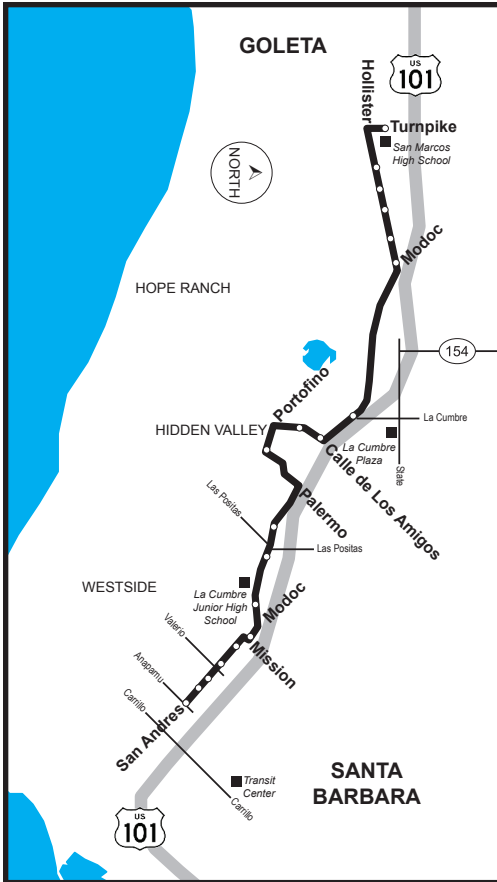

2530 San Marcos High School

Westside

AM

Line 2530 Bus Stops

- Carrillo
- San Andres
- San Andres
- San Andres
- San Andres
- Modoc
- Modoc
- Modoc
- Modoc
- Palermo
- Calle deLos Amigos
- Calle deLos Amigos
- Calle deLos Amigos
- Modoc
- Hollister
- Hollister
- Hollister
- Hollister
- Hollister
- Hollister
- Hollister
- San Andres
- Anapamu
- Sola
- Valerio
- Pedregosa
- Oak
- Portesuello
- Hacienda
- Arroyo Verde
- Portofino
- Senda Verde
- Mariana
- Modoc
- La Cumbre CC
- Nogal
- Auhay East
- Sport Center
- San Antonio
- Puente
- Turnpike (SMHS)

Carrillo &
San Andres

San Andres &
Anapamu

Modoc &
Portesuello

Palermo &
Portofino

San Marcos
High School

7:15

7:16

7:23

7:28

7:43

Late Start Thursday

8:15

8:16

8:23

8:28

8:43

Underlined stops are time points. Wheelchair accessible stops are marked with a bullet (•)

Las paradas subrayadas son puntos de referencia.

Las paradas con acceso a silla de ruedas están marcadas con un punto (•)